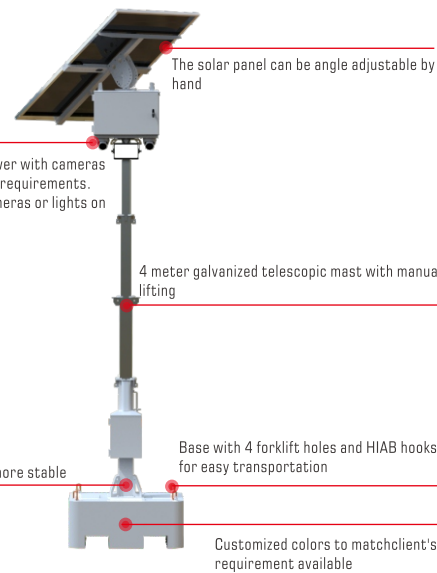

SURVEILLANCE SOLUTION

The portable tower can be equipped with cameras security guard and remote monitoring for working site or events.

PRODUCT SKETCH

MAIN FEATURES

CUSTOMIZED DESIGN

Option1: BIGLUX supplies solar tower with cameras or lights according to customer's requirements.
Option2: Customer can install cameras or lights on the solar tower locally.