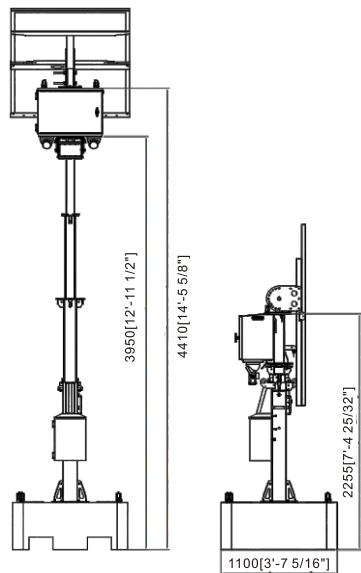

PRODUCT SKETCH

MAIN FEATURES